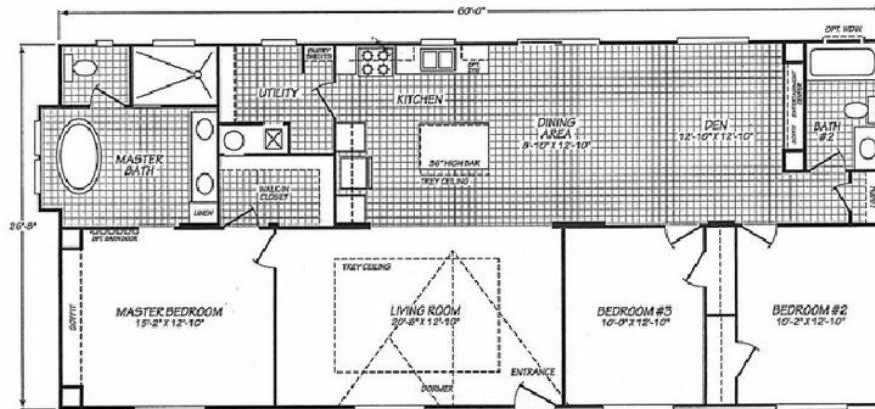

The Americana

The Americana Model number: 230AE28603H

3 beds • 2 baths • 1680 sq.ft. • 28' width • 60' depth

Our home building facilities invest in continuous product and process improvements. Plans, dimensions, features, materials, specifications and availability are subject to change without notice or obligation. Renderings and floor plans are representative likenesses of our homes and may differ from the actual homes. We invite you to tour a Home Center near you and inspect the highest value in quality housing available or call (208) 378-4800 to speak with a Home Consultant. Copyright 2017, CMH. All rights reserved.

The Americana Model number: 230AE28603H

3 beds • 2 baths • 1680 sq.ft. • 28' width • 60' depth

Our home building facilities invest in continuous product and process improvements. Plans, dimensions, features, materials, specifications and availability are subject to change without notice or obligation. Renderings and floor plans are representative likenesses of our homes and may differ from the actual homes. We invite you to tour a Home Center near you and inspect the highest value in quality housing available or call (208) 378-4800 to speak with a Home Consultant. Copyright 2017, CMH. All rights reserved.